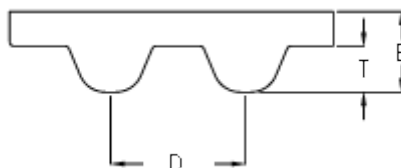

Data Sheet

Article number: 602932750151

Description: Gates timing belt POWERGRIP®
GTX 856 8MX 30

Measures

D (Pitch)	= 8
Height B mm	= 5.6
Height T mm	= 3.4
Length	= 856
Number of teeth	= 107
Type	= 856 8MX 30
Width	= 30